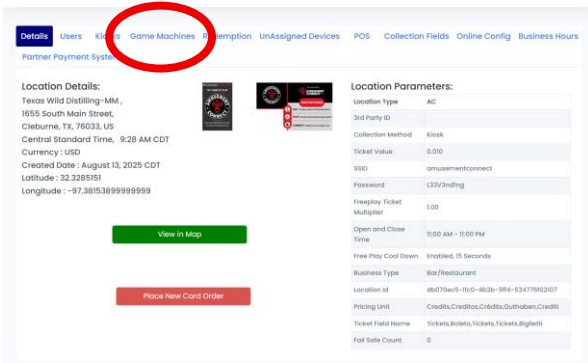

Connectivity

Wi-Fi configuration requires access to the router SSID and password. A 2.4 GHZ network is required to connect the MobileMech device to Wi-Fi.

Partner Payment Systems

1) Navigate to <https://app.amusementconnect.com/> & log in.

2) Click Location Wizard

Locations

Export to Excel

Location	Address	City	State	Zip	Country	Operator	Customer
Break Room Brewing-MM	4001 Texas 174	Cleburne	TX	76033	US	Troy@troysbartoys.com	Troys Bar Toys - (MM)
Bush League Bar and Grill-MM	900 Cinema Drive	Hudson Oaks	TX	76087	US	Troy@troysbartoys.com	Troys Bar Toys - (MM)
Dutch's Hamburgers-MM	3009 South University Drive	Fort Worth	TX	76109	US	Troy@troysbartoys.com	Troys Bar Toys - (MM)
Oscar's Pub-MM	6323 Camp Bowie Blvd	Ft Worth	TX	76116	US	Troy@troysbartoys.com	Troys Bar Toys - (MM)
Rock Pepper Fire-MM	1050 Flower Mound Rd	Flower Mound	TX	75028	US	Troy@troysbartoys.com	Troys Bar Toys - (MM)
Sam's Grill & Bar-MM	5485 Rendon Road	Ft Worth	TX	76140	US	Troy@troysbartoys.com	Troys Bar Toys - (MM)
Shop Location - Troys Bar Toys	1714 Thomas Place	Fort Worth	TX	76107	US	Troy@troysbartoys.com	Troys Bar Toys - (MM)
Texas Wild Distilling-MM	1855 South Main Street	Cleburne	TX	76033	US	Troy@troysbartoys.com	Troys Bar Toys - (MM)
Woody's Tavern-MM	4744 Bryant Irvin Rd #946	Fort Worth	TX	76132	US	Troy@troysbartoys.com	Troys Bar Toys - (MM)

Showing 1 to 9 of 9 entries

3) Select the location.

4) Select Game Machines.

5) Select the Partner payment Systems tab.

6) Select: Click here to get connected to AMI

ami

Sign in to manage your AMI powered devices