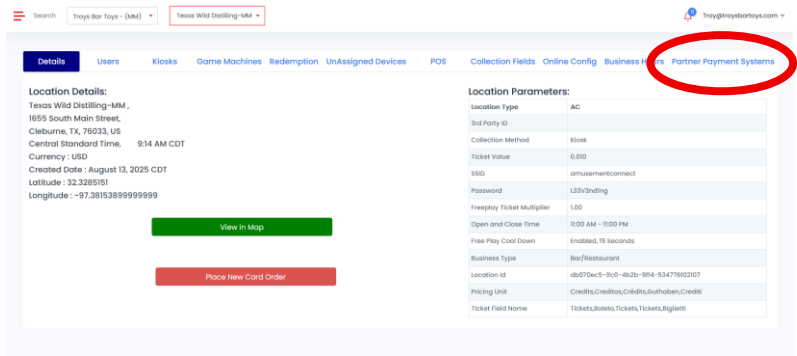

2) Click Location Wizard

Locations

Export to Excel

Location	Address	City	State	Zip	Country	Operator	Customer
Break Room Brewing-MM	4001 Texas 174	Cleburne	TX	76033	US	Troy@troysbartoys.com	Troys Bar Toys - (MM)
Bush League Bar and Grill-MM	900 Cinema Drive	Hudson Oaks	TX	76087	US	Troy@troysbartoys.com	Troys Bar Toys - (MM)
Dutch's Hamburgers-MM	3009 South University Drive	Fort Worth	TX	76109	US	Troy@troysbartoys.com	Troys Bar Toys - (MM)
Oscar's Pub-MM	6323 Camp Bowie Blvd	Ft Worth	TX	76116	US	Troy@troysbartoys.com	Troys Bar Toys - (MM)
Rock Pepper Fire-MM	1050 Flower Mound Rd	Flower Mound	TX	75028	US	Troy@troysbartoys.com	Troys Bar Toys - (MM)
Sam's Grill & Bar-MM	5485 Rendon Road	Ft Worth	TX	76140	US	Troy@troysbartoys.com	Troys Bar Toys - (MM)
Shop Location - Troys Bar Toys	1714 Thomas Place	Fort Worth	TX	76107	US	Troy@troysbartoys.com	Troys Bar Toys - (MM)
Texas Wild Distilling-MM	1855 South Main Street	Cleburne	TX	76033	US	Troy@troysbartoys.com	Troys Bar Toys - (MM)
Woody's Tavern-MM	4744 Bryant Irvin Rd #946	Fort Worth	TX	76132	US	Troy@troysbartoys.com	Troys Bar Toys - (MM)

Showing 1 to 9 of 9 entries

3) Select the location.

4) Select Game Machines.

5) Select the Partner payment Systems tab.

6) Select: Click here to get connected to AMI

ami

Sign in to manage your AMI powered devices