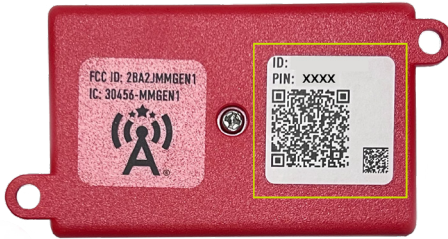

To Register your MobileMech™

1. Log into your Amusement Connect account.

<http://app.amusementconnect.com>

2. Scan the QR Code on the back of your MobileMech™.

3. A page will open in your browser to register. Enter the PIN printed above the QR code and hit the green Register Button.

Device Registration

Pin

4. If the PIN entered is correct then you will be taken to a page where you can select the location to register the MobileMech™.

Device Registration

Select a location to assign your device to.